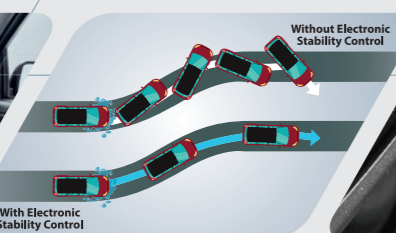

EXHILARATING PERFORMANCE

Powered by a turbocharged engine and PROTON's signature ride and handling, it is satisfaction at every drive.

1.6L Turbo Engine

Front SRS Airbags

Electronic Stability Control

Cruise Control

Emergency Stop Signal

Reverse Camera

Rear Parking Sensors

EXTRAORDINARY DESIGN

From the distinctive exterior to the practical interior, form and function come together harmoniously to give the EXORA the timeless appeal.